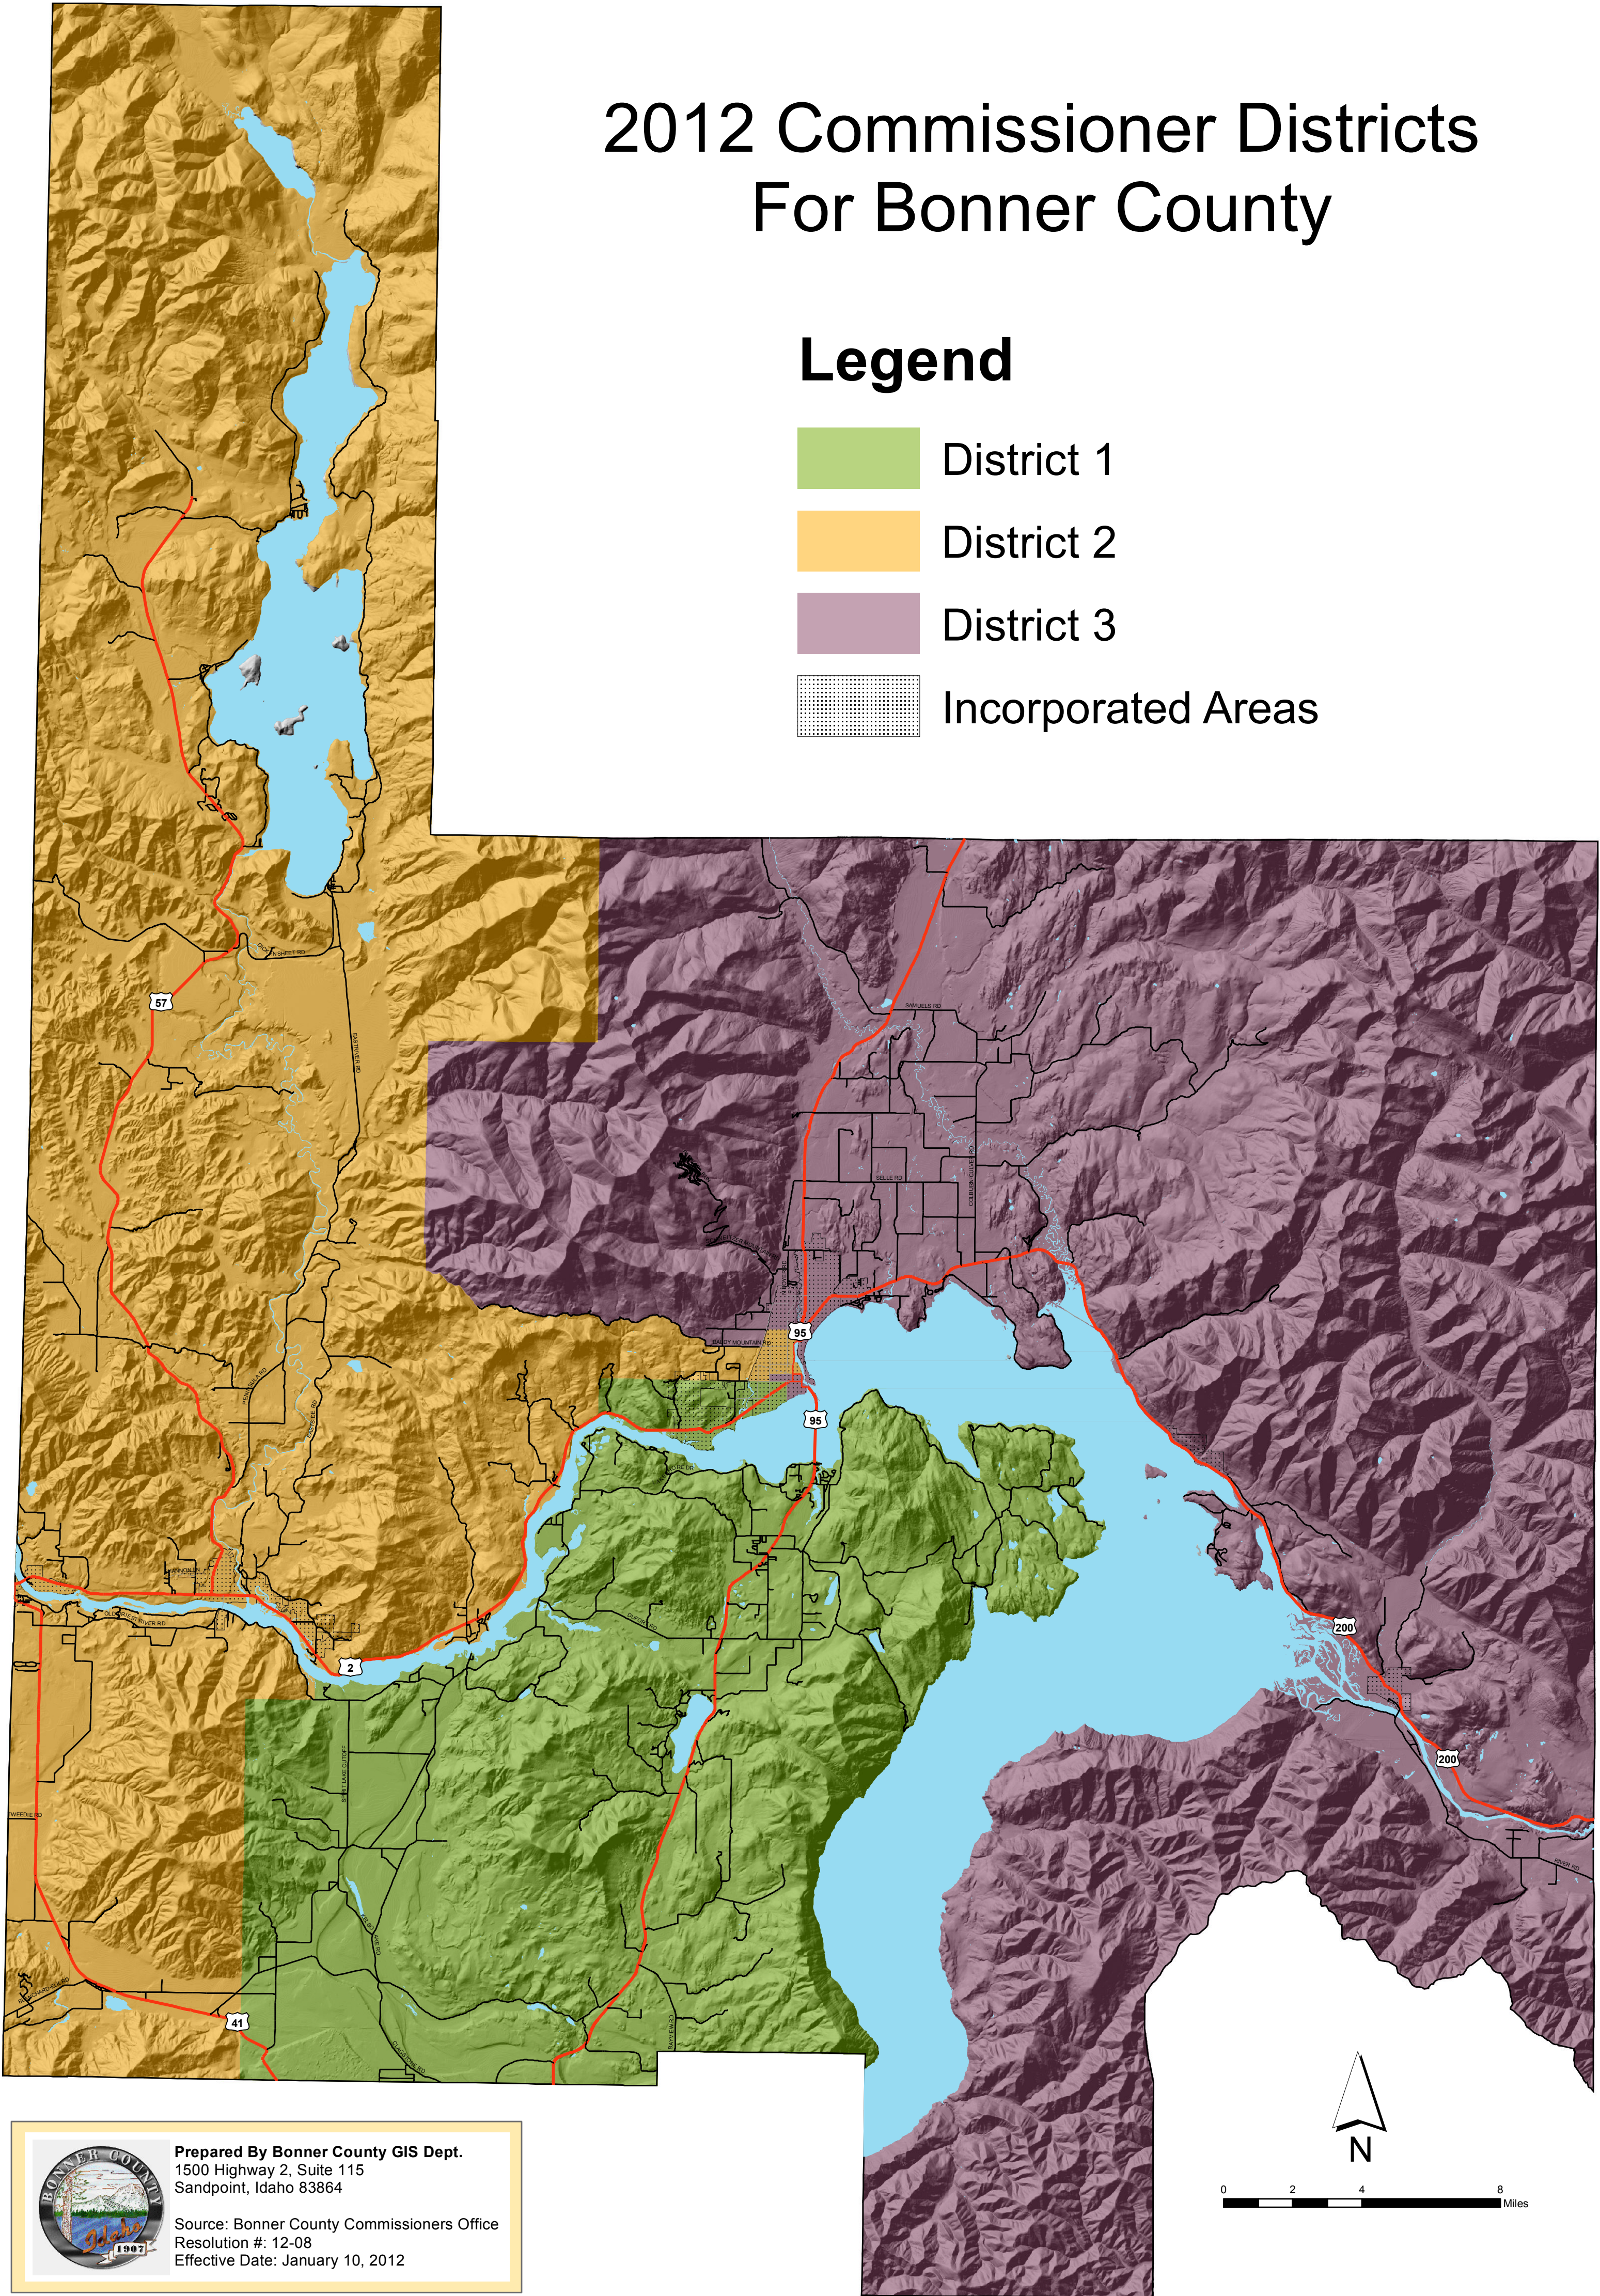

2012 Commissioner Districts For Bonner County

Legend

-  District 1
-  District 2
-  District 3
-  Incorporated Areas

Prepared By Bonner County GIS Dept.
1500 Highway 2, Suite 115
Sandpoint, Idaho 83864

Source: Bonner County Commissioners Office
Resolution #: 12-08
Effective Date: January 10, 2012